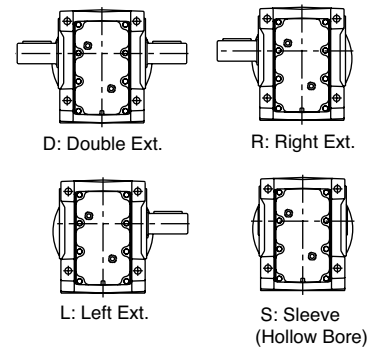

Output Styles