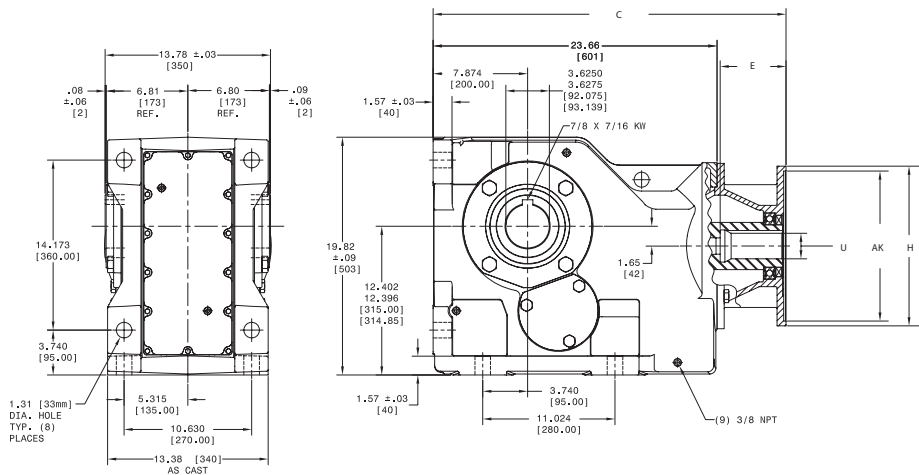

A Regal Beloit Company

Poweratio[®] 2000 HELICAL BEVEL DRIVES

Mechanically and Dimensionally Interchangeable with most major brands!

HB2103 Shaft Output Shown with Shaft Input

HB2103 Hollow Output Shown with C-Face Input

Output Styles

Motor Frames:

NEMA	C	E	H	AK	U
182TC	28.15	3.10	8.98	8.5	1.125
213TC	28.15	3.68	8.98	8.5	1.375
254TC	28.15	4.20	8.98	8.5	1.625
284TC	28.15	4.68	11.22	10.5	1.875
324TC	29.41	5.50	13.31	12.5	2.125
364TC	29.41	6.00	13.31	12.5	2.375

Ordering Description:

HB2103 **A** **D** **7.13** **B3**

Input Configuration **A**: Shaft Input

E: C-Face Input - (must specify motor frames - see chart)

Output Style (see above)

Ratio (see chart)

Mounting Position (Must be specified on all orders)
B3: Horizontal, Floor Mount