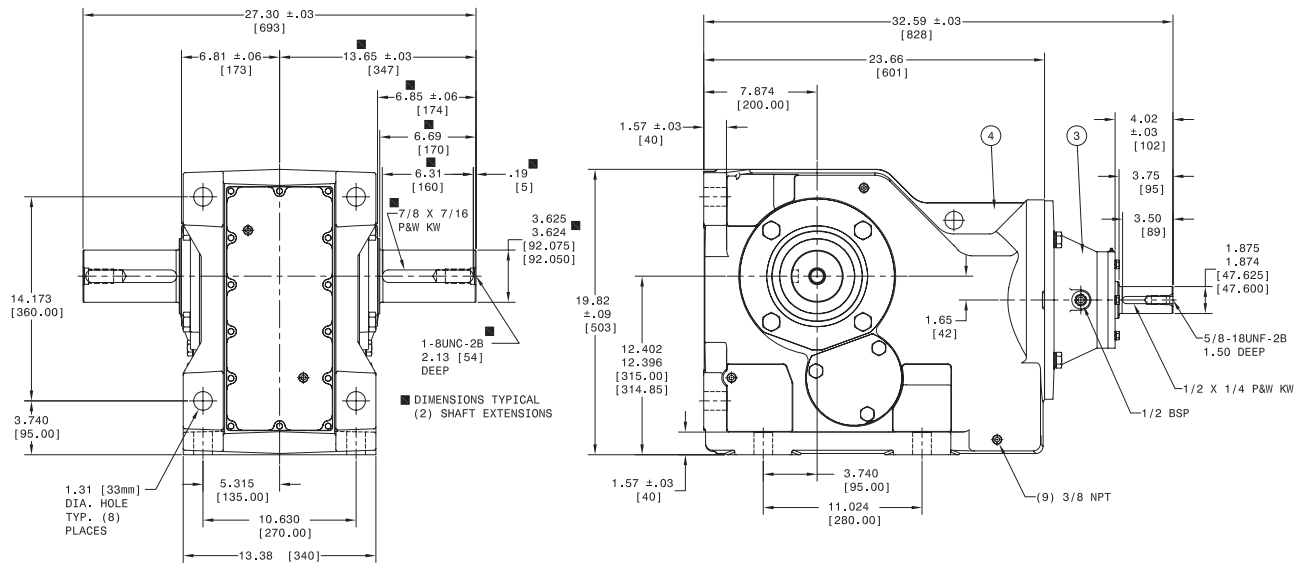

Poweratio® 2000 HELICAL BEVEL DRIVES

Mechanically and Dimensionally Interchangeable with most major brands!

HB2103 Shaft Output Shown with Shaft Input