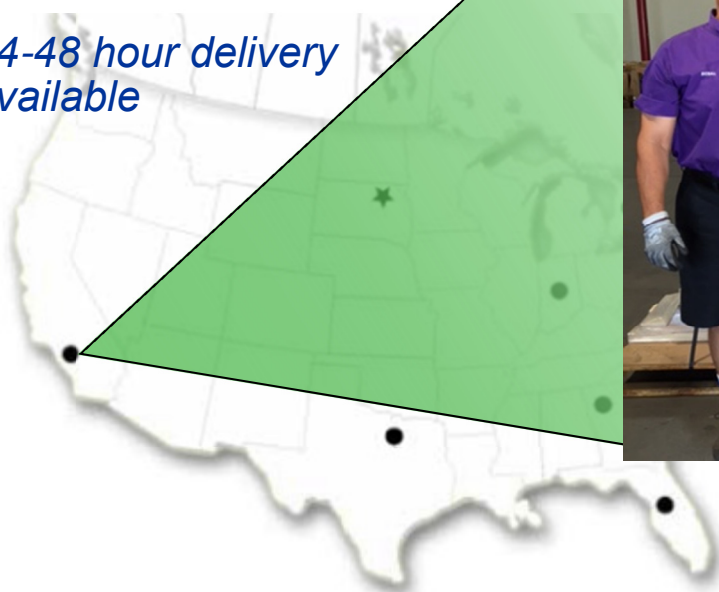

We will continue to offer all of our great Hub City products and services in our **NEW LOCATION** in CHINO, CA
Beginning August 15, 2016:

Prompt and efficient assembly of ...

- PowerCubeX® Worm Speed Reducers
- Poweratio 4000® Helical Inline Gear Drives

On-the-shelf availability of..

- Bevel Gear Drives
- Shaft Mt Reducers
- Mounted Bearings
- HERA® Gear Drives
- Many other products...

24-48 hour delivery available