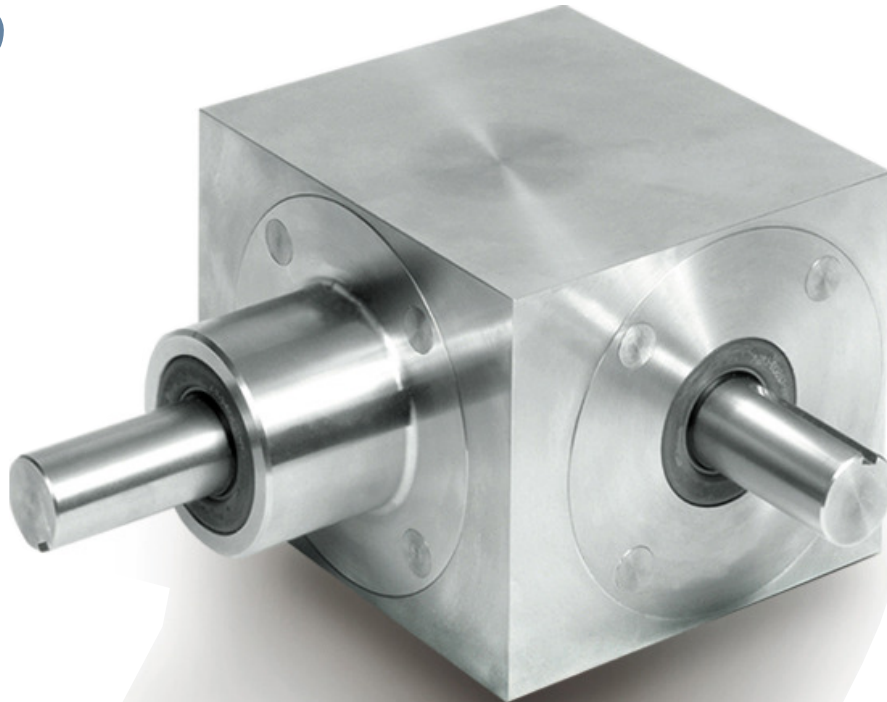

2010 SS BEVEL

1st Qtr Sales Promotion!

STAINLESS STEEL BEVEL GEAR DRIVES

- Buy a STAINLESS STEEL BEVEL GEAR DRIVE for the same price as the same model in CAST IRON!
- FIVE models to choose from
 - Components available for over 200 SSM3's!
 - Components available for 40 SS165's or,SS175's!
 - Components available for over 200 SS65's or,SS66's!
- USDA ACCEPTED!
- WHILE SUPPLIES LAST!